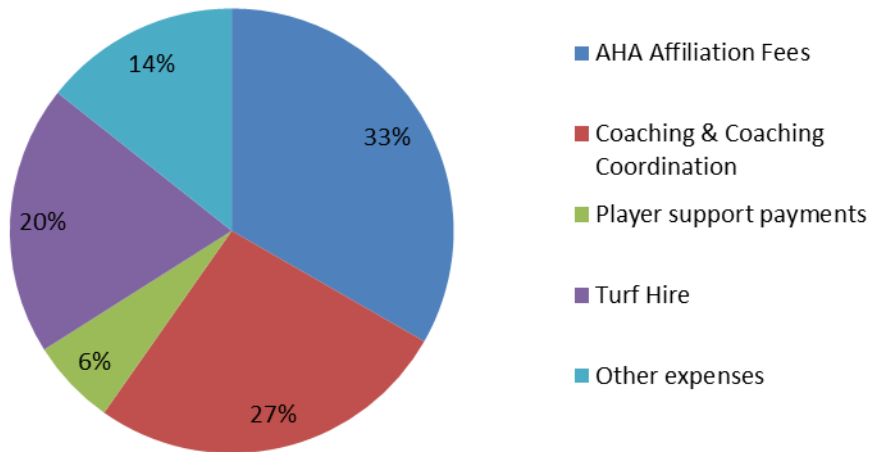

Total Expenditure for 2016 year $283,409

EXPENDITURE - 2016