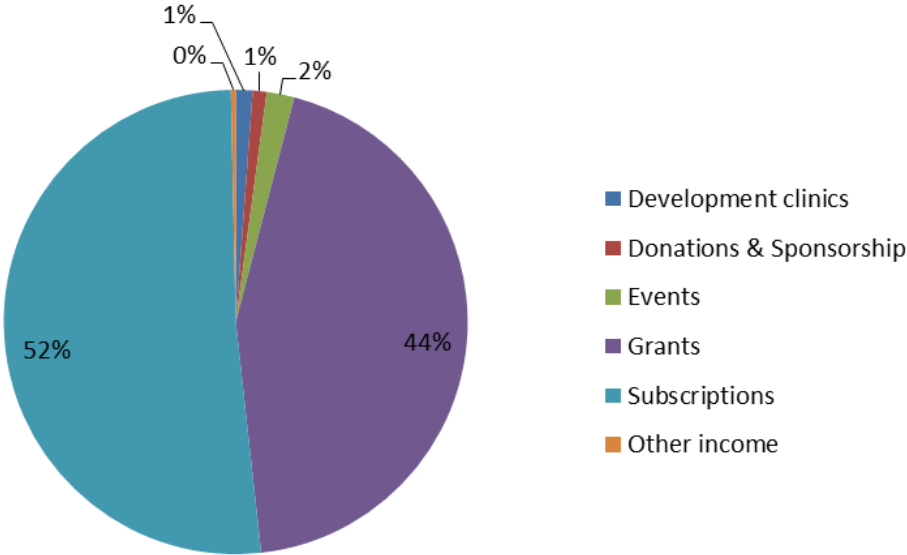

Deanna Ritchie – Sportswoman of the
Year finalist

Volunteers Recognition High Tea 30 July 2016

Nicole Berry Wendy
Schofield Cameron Wilson
Camille Johnstone Gisele
Phillips Eugene
Ballaigues

Counties Manukau Sporting Excellence Awards - November 2016

Finalists
Cameron Wilson –
Administrator of the year

Premier Women – Team of the
year

Total Income for 2016 year \$284,736

INCOME - 2016

Total Income for 2015 year \$252,102

INCOME - 2015

Total Expenditure for 2016 year \$283,409