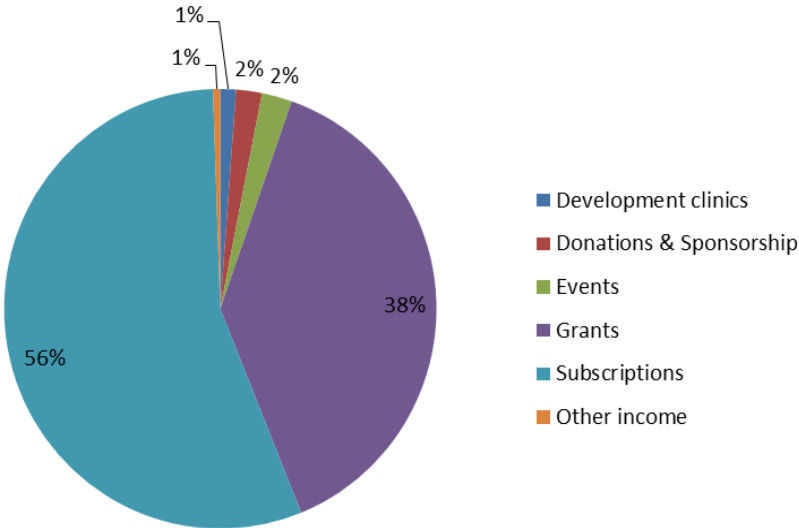

Finalists
Cameron Wilson –
Administrator of the year

Premier Women – Team of the
year

Total Income for 2016 year \$284,736

INCOME - 2016

Total Income for 2015 year \$252,102

INCOME - 2015

Total Expenditure for 2016 year \$283,409