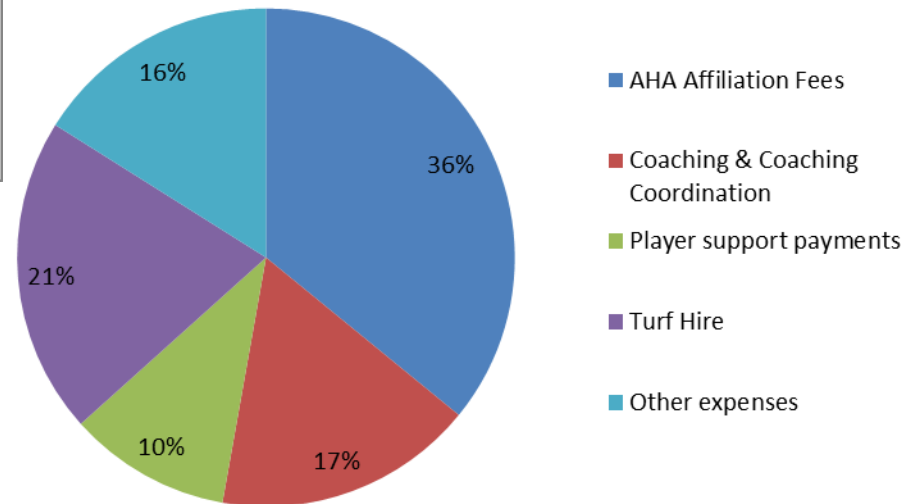

Total Expenditure for 2015 year $250,163

EXPENDITURE - 2015